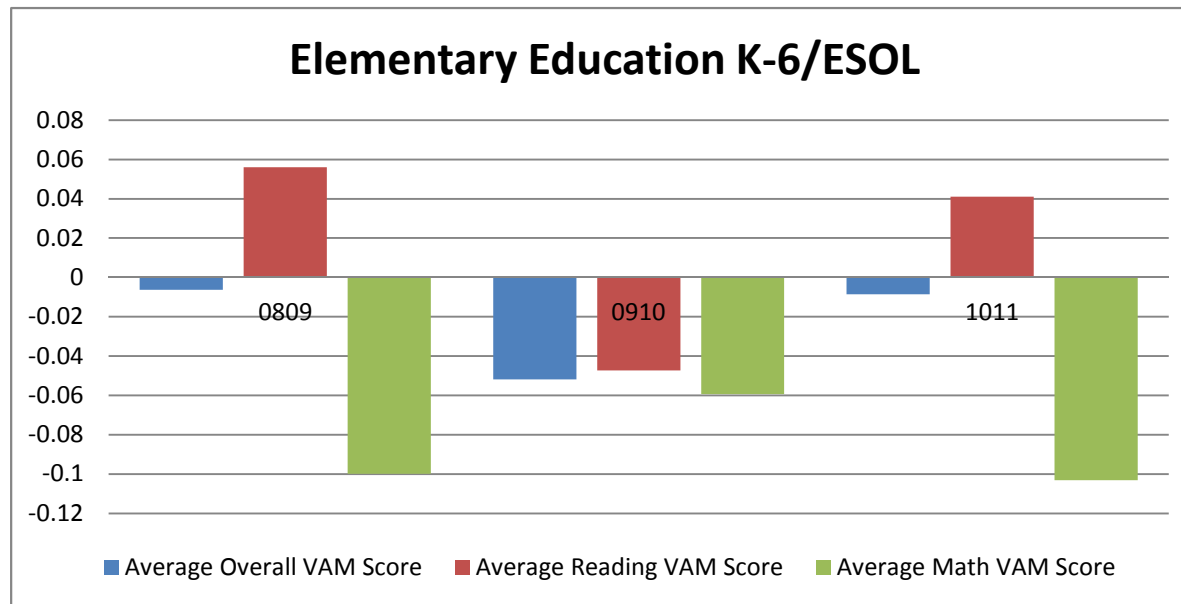

Elementary Education K-6/ESOL VAM Scores

PROGRAM_NAME Elementary Education K-6/ESOL Endorsement

Completion Year	Average Overall VAM Score	Average Reading VAM Score	Average Math VAM Score
0809	-0.006	0.056	-0.100
0910	-0.052	-0.047	-0.059
1011	-0.009	0.041	-0.103
Grand Total	-0.020	0.023	-0.090

Completion Year	Number of Completers	Completers with VAM Score
0809	207	36
0910	195	29
1011	193	36