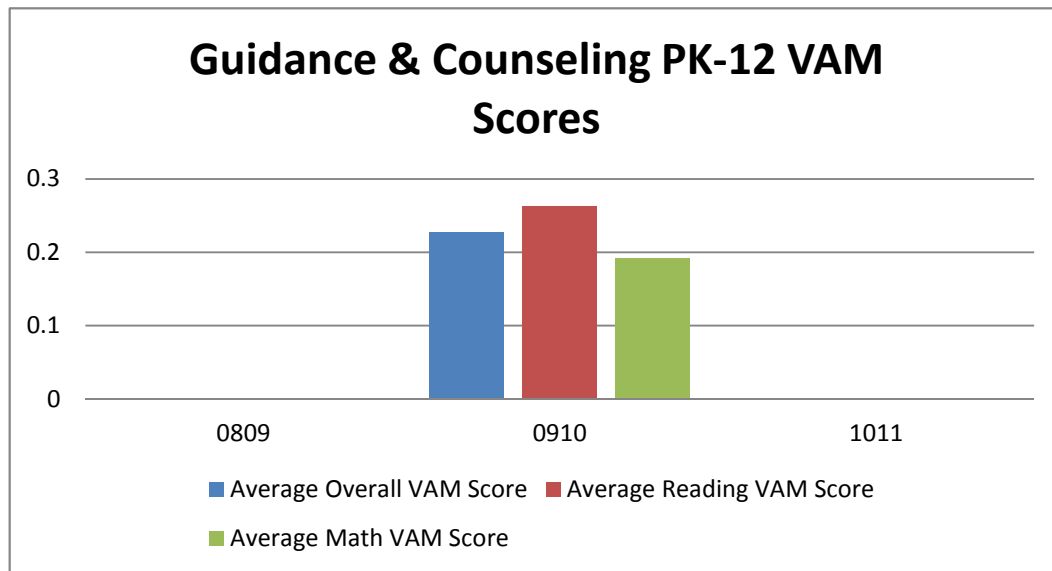

Guidance & Counseling PK-12 VAM Scores

PROGRAM_NAME   Guidance and Counseling PK-12

Completion Year	Average Overall VAM Score	Average Reading VAM Score	Average Math VAM Score
0809			
0910	0.227	0.263	0.191
1011			
Grand Total	0.227	0.263	0.191

Completion Year	Number of Completers	Completers with VAM Score
0809	13	0
0910	5	1
1011	5	0