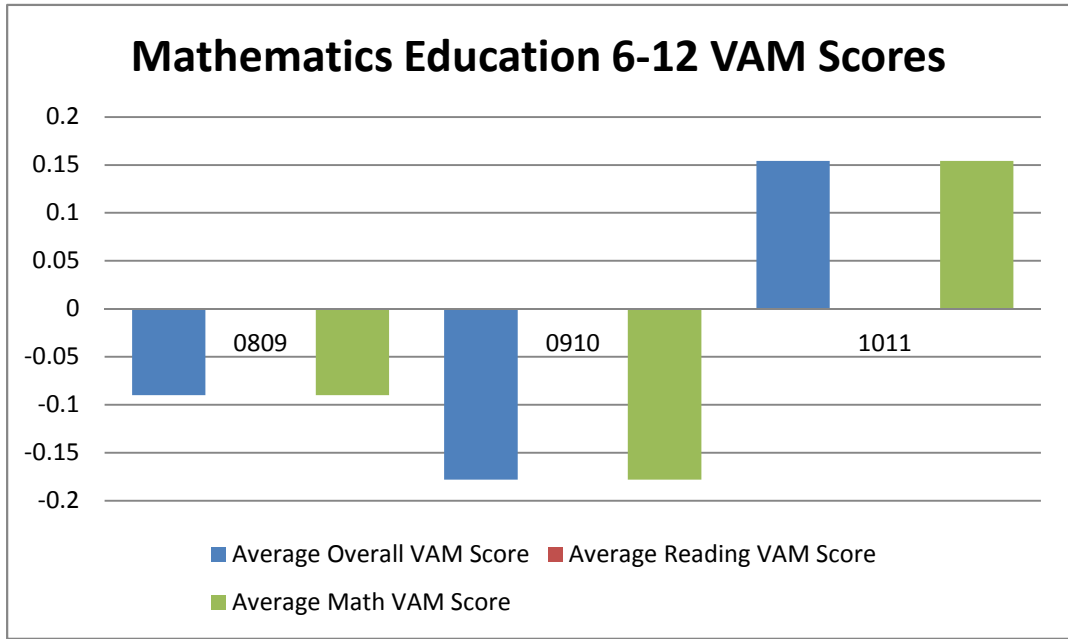

Mathematics Education 6-12 VAM Scores

PROGRAM_NAME Mathematics 6-12

Completion Year	Average Overall VAM Score	Average Reading VAM Score	Average Math VAM Score
0809	-0.090		-0.090
0910	-0.178		-0.178
1011	0.154		0.154
Grand Total	-0.051		-0.051

Completion Year	Number of Completers	Completers with VAM Score
0809	4	2
0910	8	1
1011	4	1