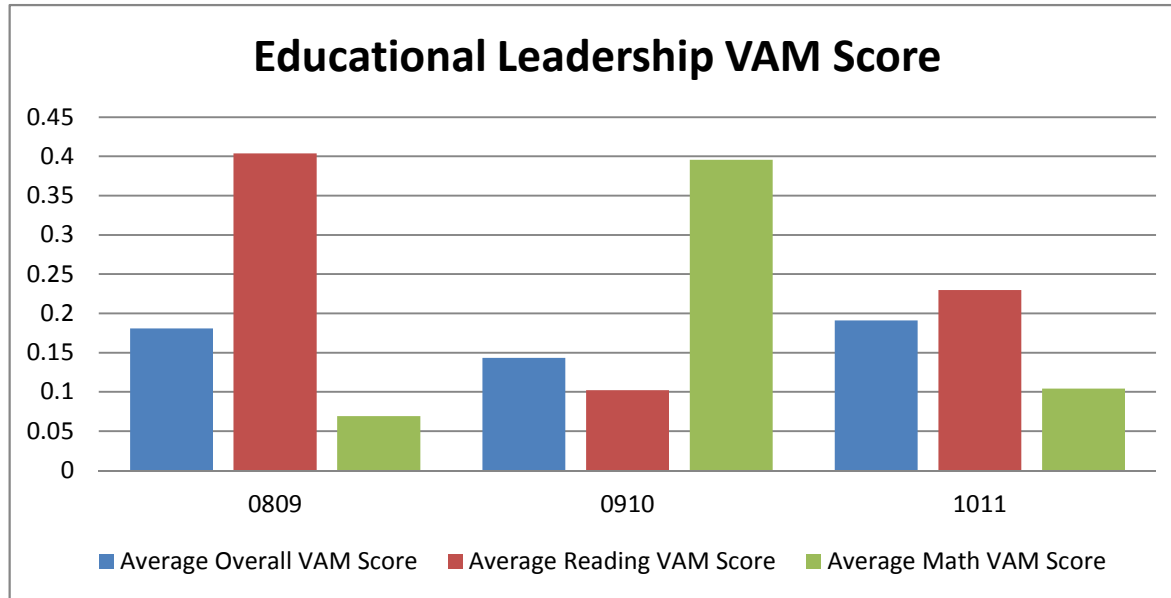

Completion Year	Number of Completers	Completers with VAM Score
0809	444	77
0910	442	58
1011	444	66

Educational Leadership VAM Scores

PROGRAM_NAME Educational Leadership

Completion Year	Average Overall VAM Score	Average Reading VAM Score	Average Math VAM Score
0809	0.181	0.404	0.069
0910	0.143	0.102	0.396
1011	0.191	0.230	0.104
Grand Total	0.172	0.200	0.149