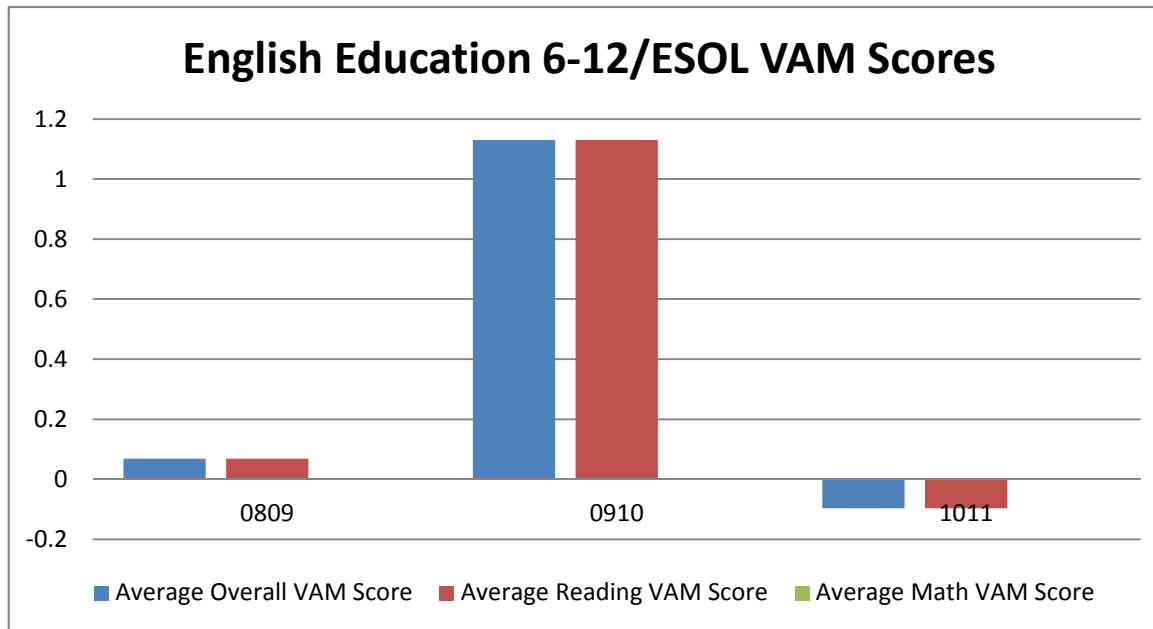

English Education 6-12/ESOL VAM Scores

PROGRAM_NAME English 6-12/ESOL Endorsement

Completion Year	Average Overall VAM Score	Average Reading VAM Score	Average Math VAM Score
0809		0.068	0.068
0910		1.130	1.130
1011		-0.097	-0.097
Grand Total		0.163	0.163

Completion Year	Number of Completers	Completers with VAM Score
0809	5	2
0910	4	1
1011	7	3