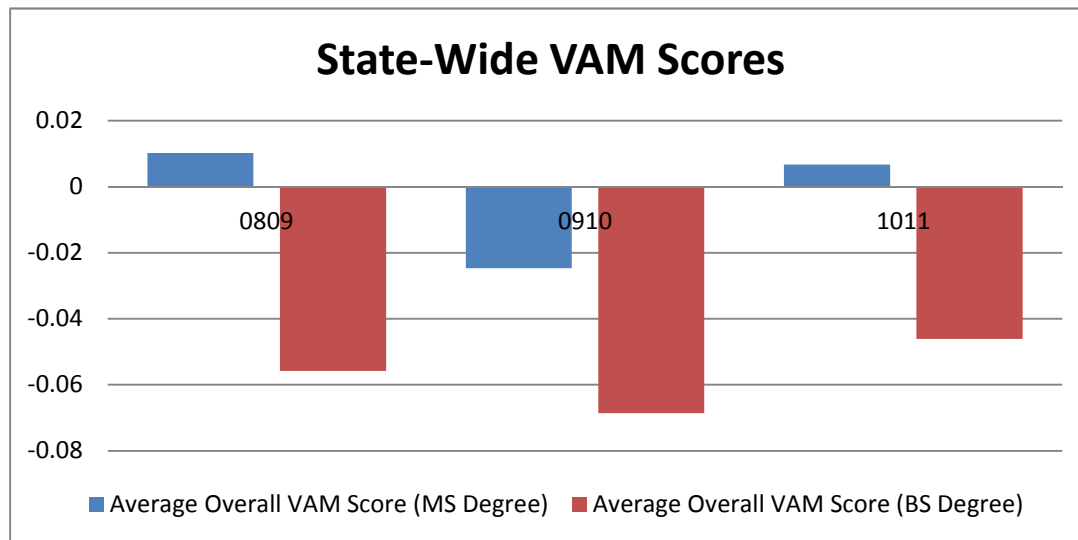

State-Wide VAM Scores 2011-12 Academic Year

Completion Year	Average Overall VAM Score (MS Degree)	Average Overall VAM Score (BS Degree)
0809	0.010	-0.056
0910	-0.025	-0.069
1011	0.007	-0.046
Grand Total	-0.003	-0.057

Overall FIU VAM Score 2011-12 Academic Year All Programs

Completion Year	Average Overall VAM Score	Average Math VAM Score	Average Reading VAM Score
0809	0.06	-0.12	0.14
0910	0.04	-0.04	0.09
1011	0.01	-0.02	0.02
Grand Total	0.04	-0.06	0.09

Completion Year	Number of Completers	Completers with VAM Score
0809	444	77
0910	442	58
1011	444	66

Educational Leadership VAM Scores

PROGRAM_NAME Educational Leadership

Completion Year	Average Overall VAM Score	Average Reading VAM Score	Average Math VAM Score
0809	0.181	0.404	0.069
0910	0.143	0.102	0.396
1011	0.191	0.230	0.104
Grand Total	0.172	0.200	0.149