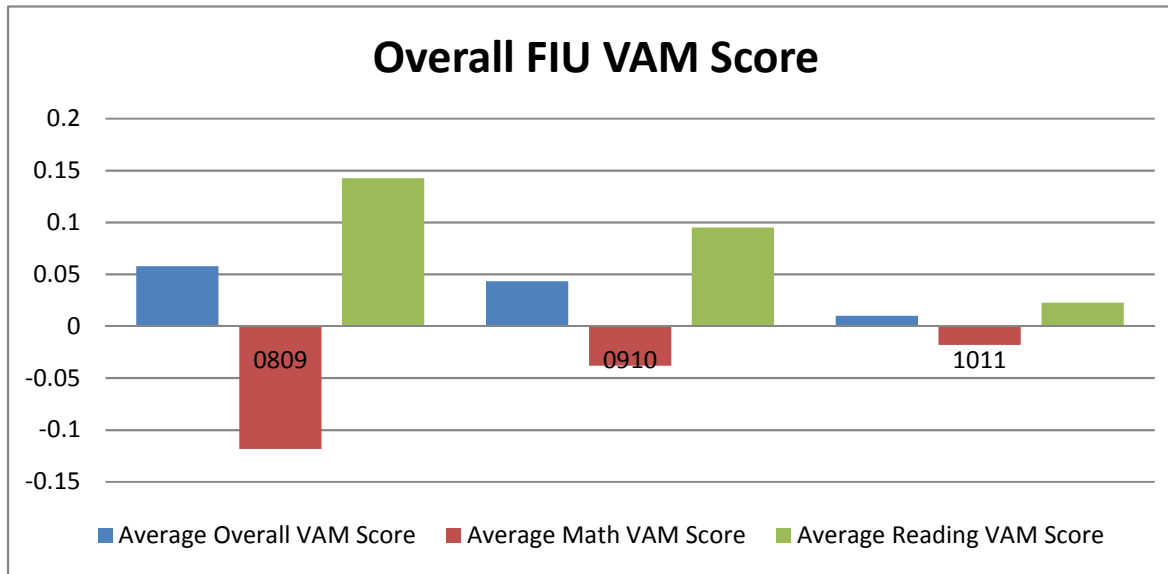

State-Wide VAM Scores 2011-12 Academic Year

Completion Year	Average Overall VAM Score (MS Degree)	Average Overall VAM Score (BS Degree)
0809	0.010	-0.056
0910	-0.025	-0.069
1011	0.007	-0.046
Grand Total	-0.003	-0.057

Completion Year	Number of Completers	Completers with VAM Score
0809	444	77
0910	442	58
1011	444	66

Educational Leadership VAM Scores

PROGRAM_NAME Educational Leadership

Completion Year	Average Overall VAM Score	Average Reading VAM Score	Average Math VAM Score
0809	0.181	0.404	0.069
0910	0.143	0.102	0.396
1011	0.191	0.230	0.104
Grand Total	0.172	0.200	0.149