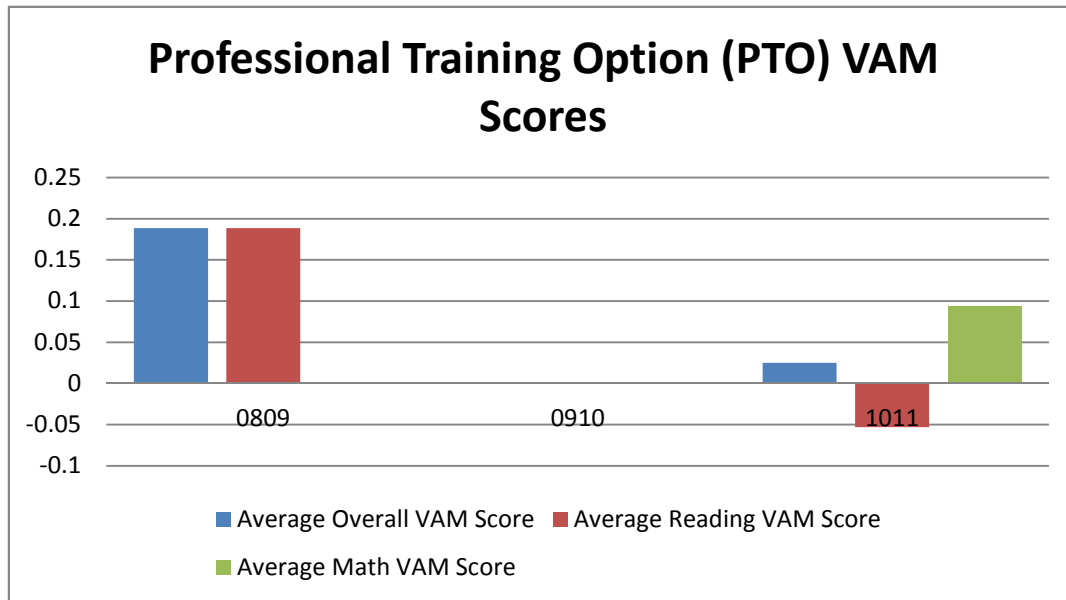

Professional Training Option (PTO) VAM Scores

PROGRAM_NAME Professional Training Option

Completion Year	Average Overall VAM Score	Average Reading VAM Score	Average Math VAM Score
0809	0.189	0.189	
0910			
1011	0.025	-0.053	0.093
Grand Total	0.148	0.128	0.093

Completion Year	Number of Completers	Completers with VAM Score
0809	14	3
0910	35	0
1011	51	1