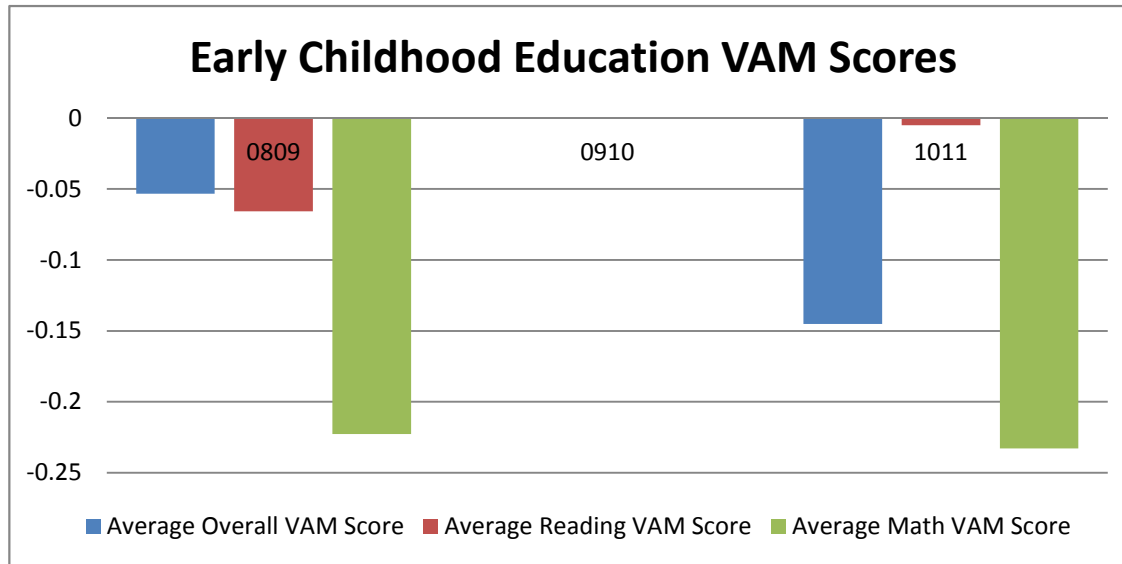

Completion Year	Number of Completers	Completers with VAM Score
0809	4	2
0910	8	1
1011	4	1

Physical Education 6-12 VAM Scores

PROGRAM_NAME Physical Education K-12

Completion Year	Average Overall VAM Score	Average Reading VAM Score	Average Math VAM Score
0809	-0.055	-0.055	
0910	-1.154		-1.154
1011	0.283	0.055	0.511
Grand Total	-0.309	0.000	-0.321

Completion Year	Number of Completers	Completers with VAM Score
0809	19	1
0910	11	1
1011	12	1

Early Childhood Education VAM Scores

PROGRAM_NAME Prekindergarten-Primary Education Age 3-G

Completion Year	Average Overall VAM Score	Average Reading VAM Score	Average Math VAM Score
0809		-0.053	-0.066
0910			
1011	-0.145	-0.005	-0.233
Grand Total	-0.090	-0.051	-0.229