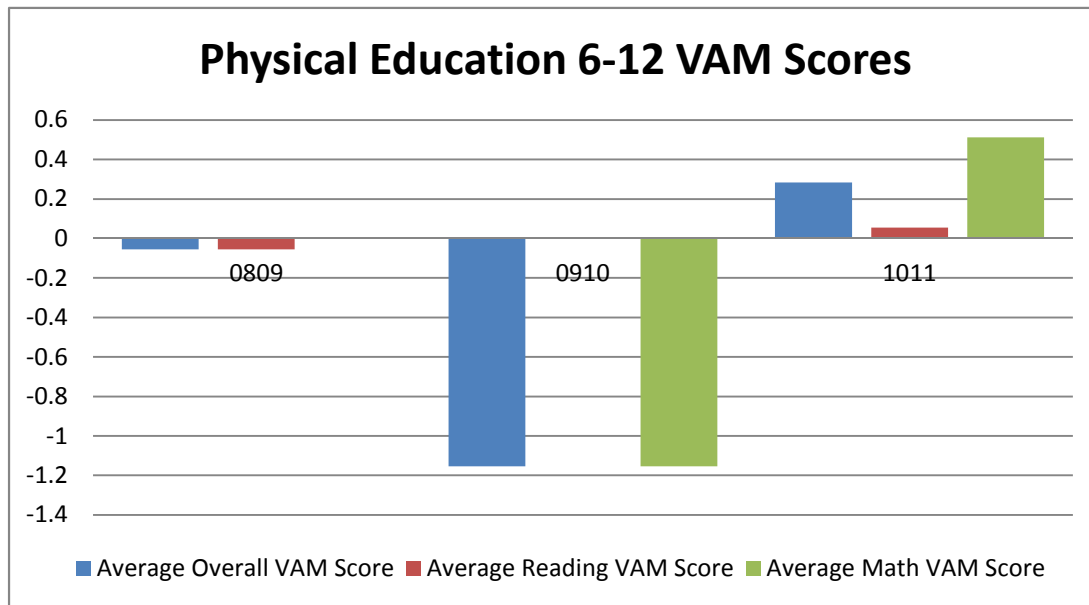

Physical Education 6-12 VAM Scores

PROGRAM_NAME   Physical Education K-12

Completion Year	Average Overall VAM Score	Average Reading VAM Score	Average Math VAM Score
0809	-0.055	-0.055	
0910	-1.154		-1.154
1011	0.283	0.055	0.511
Grand Total	-0.309	0.000	-0.321

Completion Year	Number of Completers	Completers with VAM Score
0809	19	1
0910	11	1
1011	12	1