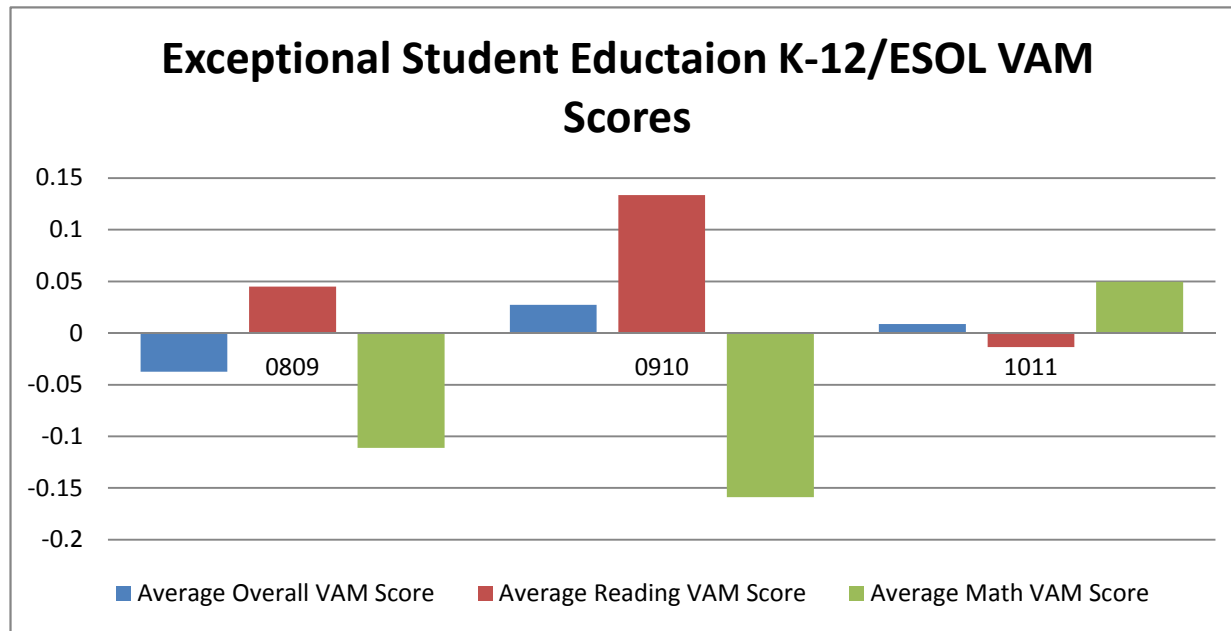

Exceptional Student Eductaion K-12/ESOL VAM Scores

PROGRAM_NAME (Multiple Items)

Completion year	Average Overall VAM Score	Average Reading VAM Score	Average Math VAM Score
0809	-0.038	0.045	-0.111
0910	0.027	0.133	-0.159
1011	0.009	-0.014	0.050
Grand Total	-0.005	0.054	-0.084

Completion Year	Number of Completers	Completers with VAM Score
0809	33	12
0910	29	9
1011	35	8