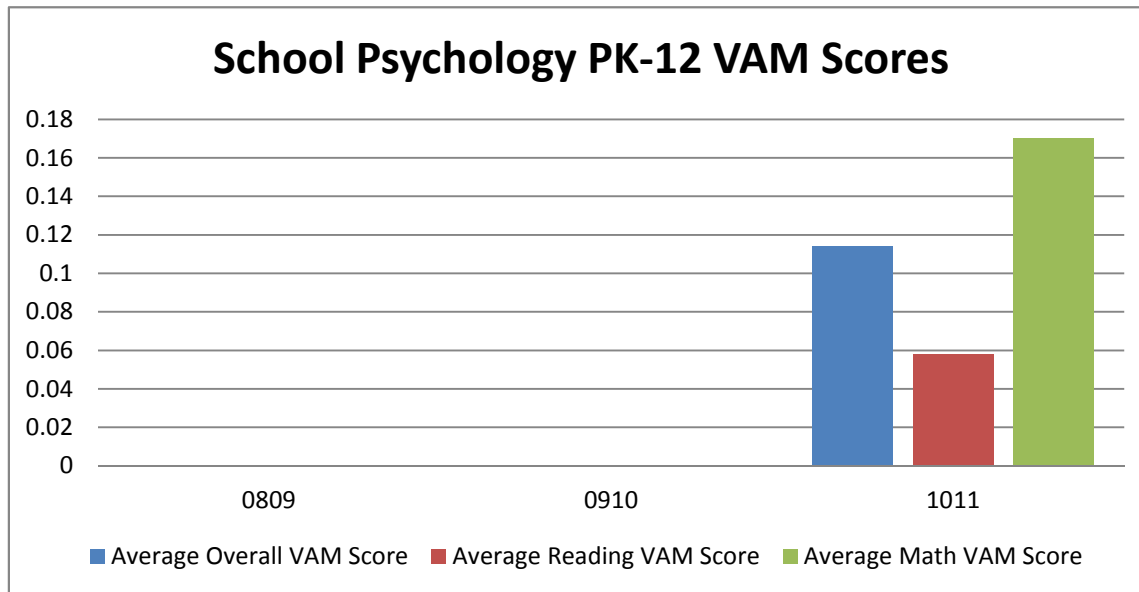

School Psychology PK-12 VAM Scores

PROGRAM_NAME   School Psychology PK-12

Completion Year	Average Overall VAM Score	Average Reading VAM Score	Average Math VAM Score
0809			
0910			
1011	0.114	0.058	0.170
Grand Total	0.114	0.058	0.170

Completion Year	Number of Completers	Completers with VAM Score
0809	11	0
0910	8	0
1011	8	1