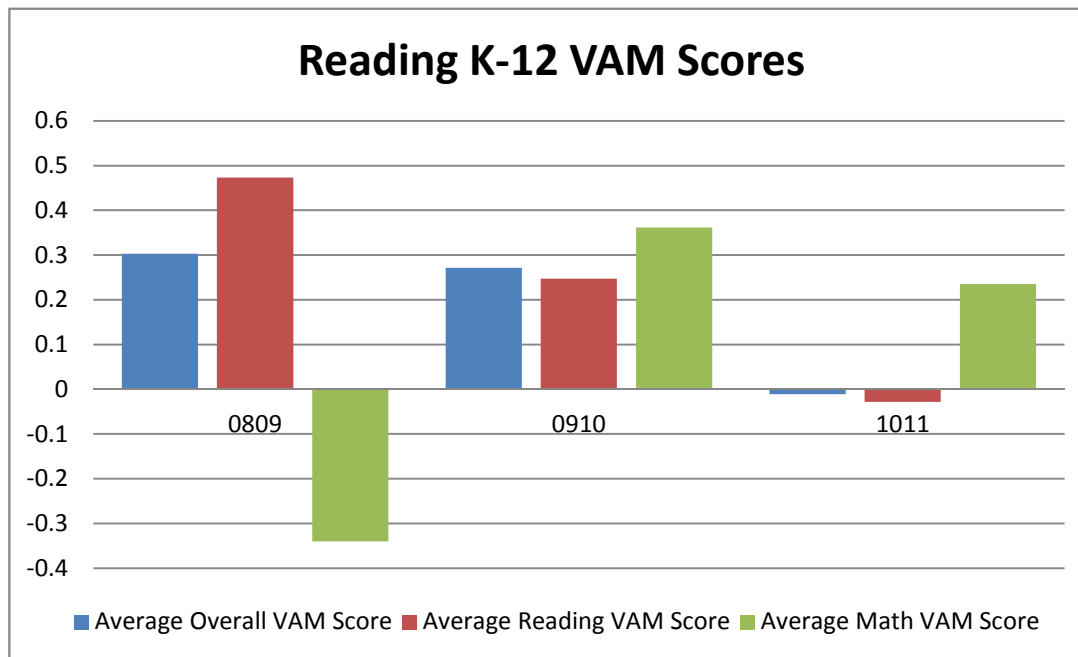

Reading K-12 VAM Scores

PROGRAM_NAME   Reading K-12

Completion Year	Average Overall VAM Score	Average Reading VAM Score	Average Math VAM Score
0809	0.303	0.474	-0.340
0910	0.271	0.247	0.362
1011	-0.011	-0.028	0.235
Grand Total	0.218	0.264	0.036

Completion Year	Number of Completers	Completers with VAM Score
0809	52	14
0910	57	12
1011	40	8